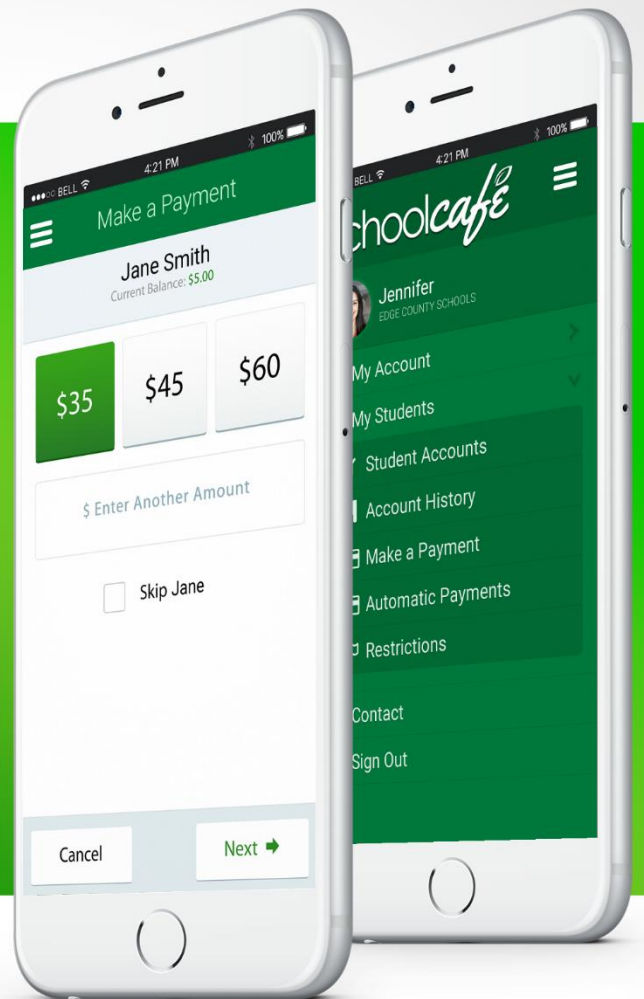

schoolcafé

Formerly ParentOnline

- View your child's cafeteria account balance
- Make payments to your child's cafeteria account
- Review daily spending and purchases
- Low balance reminders

West Mifflin Area School District is proud to offer SchoolCafé, a safe and secure way for parents to make online payments to their children's cafeteria accounts for meals and/or extras and snacks.